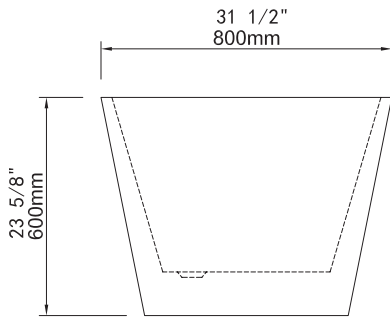

- **Dimensions** 1700mm x 800mm x 600mm (" 67" x 31.5" x 23-5/8")
- **Bathing Well Dimensions** 1180mm x 550mm (46 7/16" x 21 5/8")
- **Water Capacity** 360 Litres, 95 US Gallons
- **Net Weight** 52 kg (115 lbs)
- **Gross Weight** 56 kg (124 lbs)
- **Drain Openina** 50 mm (2")

NOTICE: Product is subject to change without notice at the manufacturers discretion. Product drawings are not to scale. Dimensions may vary +/- 6mm (1/4") . Weight can vary +/-5 lbs (2.2 kg).

For Installation procedures please refer to the installation manual included with the tub or online at www.lookbath.com

Product conforms to both Canadian and US standards and bears the UPC Listing. Meets or exceeds ANSI-Z124.

Tested to CAN/ULC 102.2

Spellbound

LOOKBATH™

BOTTOM VIEW

TOP VIEW

END VIEW

SIDE VIEW