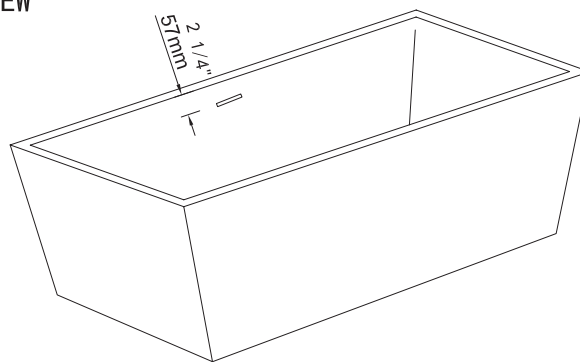

stainless steel skeletal frame embedded into the tub for superior strength.

8 large self levelling adjustable feet.

Offset center White drain with built in pop up drain and Slotted overflow.

Above floor rough-in.

- **Dimensions** 1700mm x 800mm x 600mm (" 67" x 31.5" x 23-5/8")
- **Bathing Well Dimensions** 1180mm x 550mm (46 7/16" x 21 5/8")
- **Water Capacity** 360 Litres, 95 US Gallons
- **Net Weight** 52 kg (115 lbs)
- **Gross Weight** 56 kg (124 lbs)
- **Drain Openina** 50 mm (2")

NOTICE: Product is subject to change without notice at the manufacturers discretion. Product drawings are not to scale. Dimensions may vary +/- 6mm (1/4") . Weight can vary +/-5 lbs (2.2 kg).

For Installation procedures please refer to the installation manual included with the tub or online at www.lookbath.com

Product conforms to both Canadian and US standards and bears the UPC Listing. Meets or exceeds ANSI-Z124.

Tested to CAN/ULC 102.2

Spellbound

LOOKBATH™

BOTTOM VIEW

TOP VIEW

END VIEW

SIDE VIEW