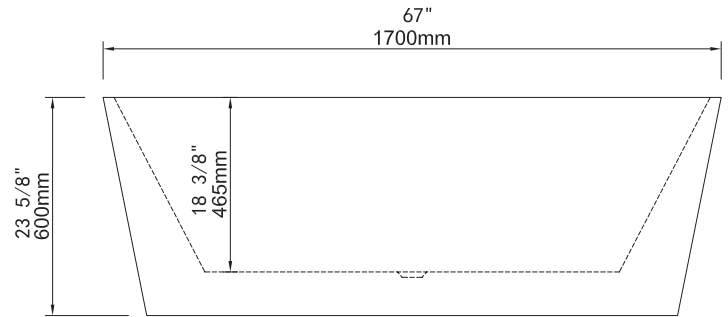

stainless steel skeletal frame embedded into the tub for superior strength.

8 large self levelling adjustable feet.

Offset center White drain with built in pop up drain and Slotted overflow.

Above floor rough-in.

- **Dimensions** 1700mm x 800mm x 600mm (" 67" x 31.5" x 23-5/8")
- **Bathing Well Dimensions** 1180mm x 550mm (46 7/16" x 21 5/8")
- **Water Capacity** 360 Litres, 95 US Gallons
- **Net Weight** 52 kg (115 lbs)
- **Gross Weight** 56 kg (124 lbs)
- **Drain Openina** 50 mm (2")

NOTICE: Product is subject to change without notice at the manufacturers discretion. Product drawings are not to scale. Dimensions may vary +/- 6mm (1/4") . Weight can vary +/-5 lbs (2.2 kg).

For Installation procedures please refer to the installation manual included with the tub or online at www.lookbath.com

Product conforms to both Canadian and US standards and bears the UPC Listing. Meets or exceeds ANSI-Z124.

Tested to CAN/ULC 102.2

Spellbound

LOOKBATH™

BOTTOM VIEW

TOP VIEW

END VIEW

SIDE VIEW