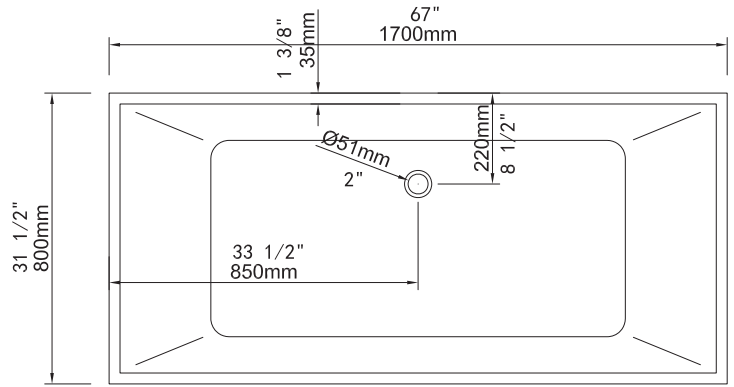

stainless steel skeletal frame embedded into the tub for superior strength.

8 large self levelling adjustable feet.

Offset center White drain with built in pop up drain and Slotted overflow.

Above floor rough-in.

- **Dimensions** 1700mm x 800mm x 600mm (" 67" x 31.5" x 23-5/8")
- **Bathing Well Dimensions** 1180mm x 550mm (46 7/16" x 21 5/8")
- **Water Capacity** 360 Litres, 95 US Gallons
- **Net Weight** 52 kg (115 lbs)
- **Gross Weight** 56 kg (124 lbs)
- **Drain Openina** 50 mm (2")

NOTICE: Product is subject to change without notice at the manufacturers discretion. Product drawings are not to scale. Dimensions may vary +/- 6mm (1/4") . Weight can vary +/-5 lbs (2.2 kg).

For Installation procedures please refer to the installation manual included with the tub or online at www.lookbath.com

Product conforms to both Canadian and US standards and bears the UPC Listing. Meets or exceeds ANSI-Z124.

Tested to CAN/ULC 102.2

Spellbound

LOOKBATH™

BOTTOM VIEW

TOP VIEW

END VIEW

SIDE VIEW