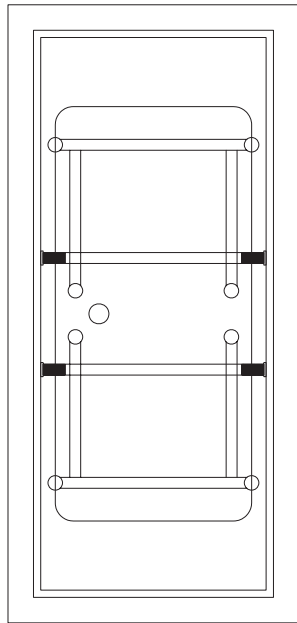

stainless steel skeletal frame embedded into the tub for superior strength.

8 large self levelling adjustable feet.

Offset center White drain with built in pop up drain and Slotted overflow.

Above floor rough-in.

- **Dimensions** 1700mm x 800mm x 600mm (" 67" x 31.5" x 23-5/8")
- **Bathing Well Dimensions** 1180mm x 550mm (46 7/16" x 21 5/8")
- **Water Capacity** 360 Litres, 95 US Gallons
- **Net Weight** 52 kg (115 lbs)
- **Gross Weight** 56 kg (124 lbs)
- **Drain Openina** 50 mm (2")

NOTICE: Product is subject to change without notice at the manufacturers discretion. Product drawings are not to scale. Dimensions may vary +/- 6mm (1/4") . Weight can vary +/-5 lbs (2.2 kg).

For Installation procedures please refer to the installation manual included with the tub or online at www.lookbath.com

Product conforms to both Canadian and US standards and bears the UPC Listing. Meets or exceeds ANSI-Z124.

Tested to CAN/ULC 102.2

Spellbound

LOOKBATH™

BOTTOM VIEW

TOP VIEW

END VIEW

SIDE VIEW