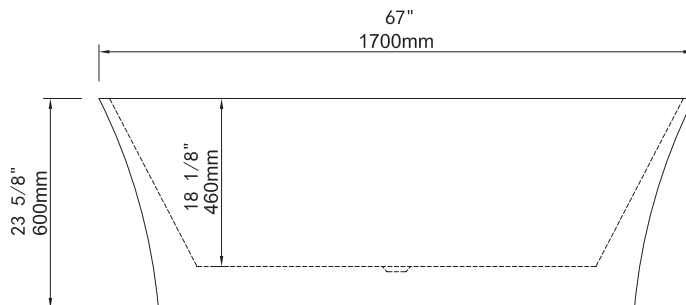

Stainless steel skeletal frame embedded into the tub.

4 large self levelling adjustable feet.

Center drain with built in Chrome pop up drain and overflow.

Above floor rough-in.

- **Dimensions** 1700mm x 750mm x 600mm (67" x 29.5" x 23-5/8")
- **Bathing Well Dimensions** 1050mm x 450mm (41-3/8" x 17-3/4")
- **Water Capacity** 320 Litres, 85 US Gallons
- **Net Weight** 49 kg (108 lbs)
- **Gross Weight** 53 kg (117 lbs)
- **Drain Opening** 50 mm (2")

NOTICE: Product is subject to change without notice at the manufacturers discretion. Product drawings are not to scale. Dimensions may vary +/- 6mm (1/4") . Weight can vary +/-5 lbs (2.2 kg).

For Installation procedures please refer to the installation manual included with the tub or online at www.lookbath.com

Product conforms to both Canadian and US standards and bears the UPC Listing. Meets or exceeds ANSI-Z124. Tested to CAN/ULC 102.2

Hypnotic

LOOKBATH™

BOTTOM VIEW

TOP VIEW

END VIEW

SIDE VIEW

LOOKBATH™