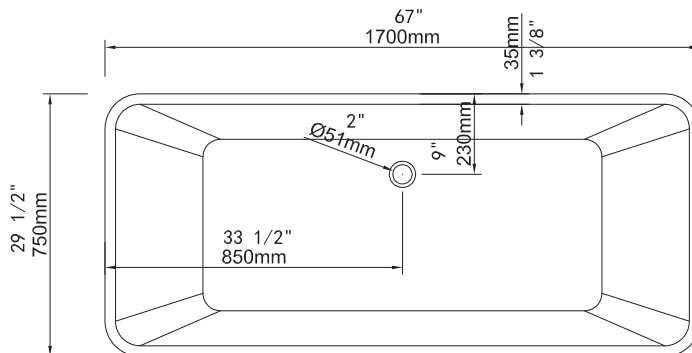

Stainless steel skeletal frame embedded into the tub.

4 large self levelling adjustable feet.

Center drain with built in Chrome pop up drain and overflow.

Above floor rough-in.

- **Dimensions** 1700mm x 750mm x 600mm (67" x 29.5" x 23-5/8")
- **Bathing Well Dimensions** 1050mm x 450mm (41-3/8" x 17-3/4")
- **Water Capacity** 320 Litres, 85 US Gallons
- **Net Weight** 49 kg (108 lbs)
- **Gross Weight** 53 kg (117 lbs)
- **Drain Opening** 50 mm (2")

NOTICE: Product is subject to change without notice at the manufacturers discretion. Product drawings are not to scale. Dimensions may vary +/- 6mm (1/4") . Weight can vary +/-5 lbs (2.2 kg).

For Installation procedures please refer to the installation manual included with the tub or online at www.lookbath.com

Product conforms to both Canadian and US standards and bears the UPC Listing. Meets or exceeds ANSI-Z124. Tested to CAN/ULC 102.2

Hypnotic

LOOKBATH™

BOTTOM VIEW

TOP VIEW

END VIEW

SIDE VIEW

LOOKBATH™