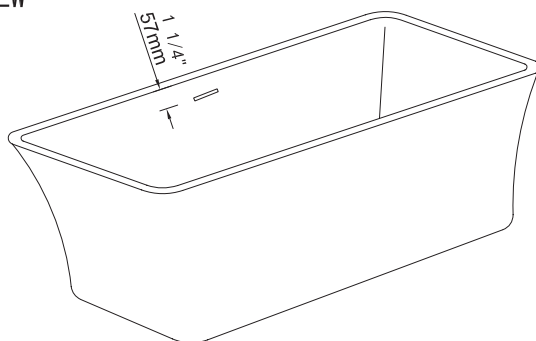

Stainless steel skeletal frame embedded into the tub.

4 large self levelling adjustable feet.

Center drain with built in Chrome pop up drain and overflow.

Above floor rough-in.

- **Dimensions** 1700mm x 750mm x 600mm (67" x 29.5" x 23-5/8")
- **Bathing Well Dimensions** 1050mm x 450mm (41-3/8" x 17-3/4")
- **Water Capacity** 320 Litres, 85 US Gallons
- **Net Weight** 49 kg (108 lbs)
- **Gross Weight** 53 kg (117 lbs)
- **Drain Opening** 50 mm (2")

NOTICE: Product is subject to change without notice at the manufacturers discretion. Product drawings are not to scale. Dimensions may vary +/- 6mm (1/4") . Weight can vary +/-5 lbs (2.2 kg).

For Installation procedures please refer to the installation manual included with the tub or online at www.lookbath.com

Product conforms to both Canadian and US standards and bears the UPC Listing. Meets or exceeds ANSI-Z124. Tested to CAN/ULC 102.2

Hypnotic

LOOKBATH™

BOTTOM VIEW

TOP VIEW

END VIEW

SIDE VIEW

LOOKBATH™