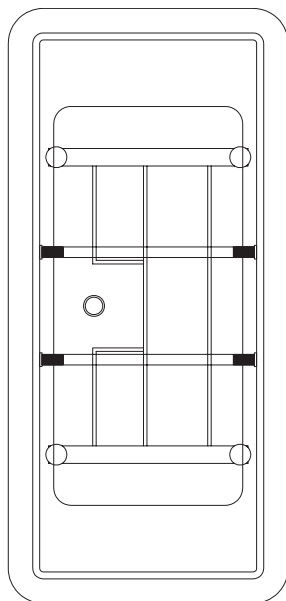

Stainless steel skeletal frame embedded into the tub.

4 large self levelling adjustable feet.

Center drain with built in Chrome pop up drain and overflow.

Above floor rough-in.

- **Dimensions** 1700mm x 750mm x 600mm (67" x 29.5" x 23-5/8")
- **Bathing Well Dimensions** 1050mm x 450mm (41-3/8" x 17-3/4")
- **Water Capacity** 320 Litres, 85 US Gallons
- **Net Weight** 49 kg (108 lbs)
- **Gross Weight** 53 kg (117 lbs)
- **Drain Opening** 50 mm (2")

NOTICE: Product is subject to change without notice at the manufacturers discretion. Product drawings are not to scale. Dimensions may vary +/- 6mm (1/4") . Weight can vary +/-5 lbs (2.2 kg).

For Installation procedures please refer to the installation manual included with the tub or online at www.lookbath.com

Product conforms to both Canadian and US standards and bears the UPC Listing. Meets or exceeds ANSI-Z124. Tested to CAN/ULC 102.2

Hypnotic

LOOKBATH™

BOTTOM VIEW

TOP VIEW

END VIEW

SIDE VIEW

LOOKBATH™