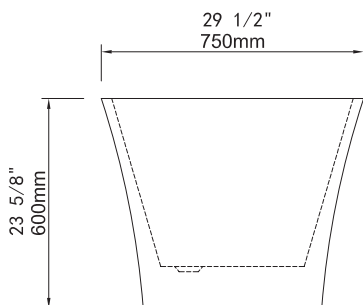

Stainless steel skeletal frame embedded into the tub.

4 large self levelling adjustable feet.

Center drain with built in Chrome pop up drain and overflow.

Above floor rough-in.

- **Dimensions** 1700mm x 750mm x 600mm (67" x 29.5" x 23-5/8")
- **Bathing Well Dimensions** 1050mm x 450mm (41-3/8" x 17-3/4")
- **Water Capacity** 320 Litres, 85 US Gallons
- **Net Weight** 49 kg (108 lbs)
- **Gross Weight** 53 kg (117 lbs)
- **Drain Opening** 50 mm (2")

NOTICE: Product is subject to change without notice at the manufacturers discretion. Product drawings are not to scale. Dimensions may vary +/- 6mm (1/4") . Weight can vary +/-5 lbs (2.2 kg).

For Installation procedures please refer to the installation manual included with the tub or online at www.lookbath.com

Product conforms to both Canadian and US standards and bears the UPC Listing. Meets or exceeds ANSI-Z124. Tested to CAN/ULC 102.2

Hypnotic

LOOKBATH™

BOTTOM VIEW

TOP VIEW

END VIEW

SIDE VIEW

LOOKBATH™