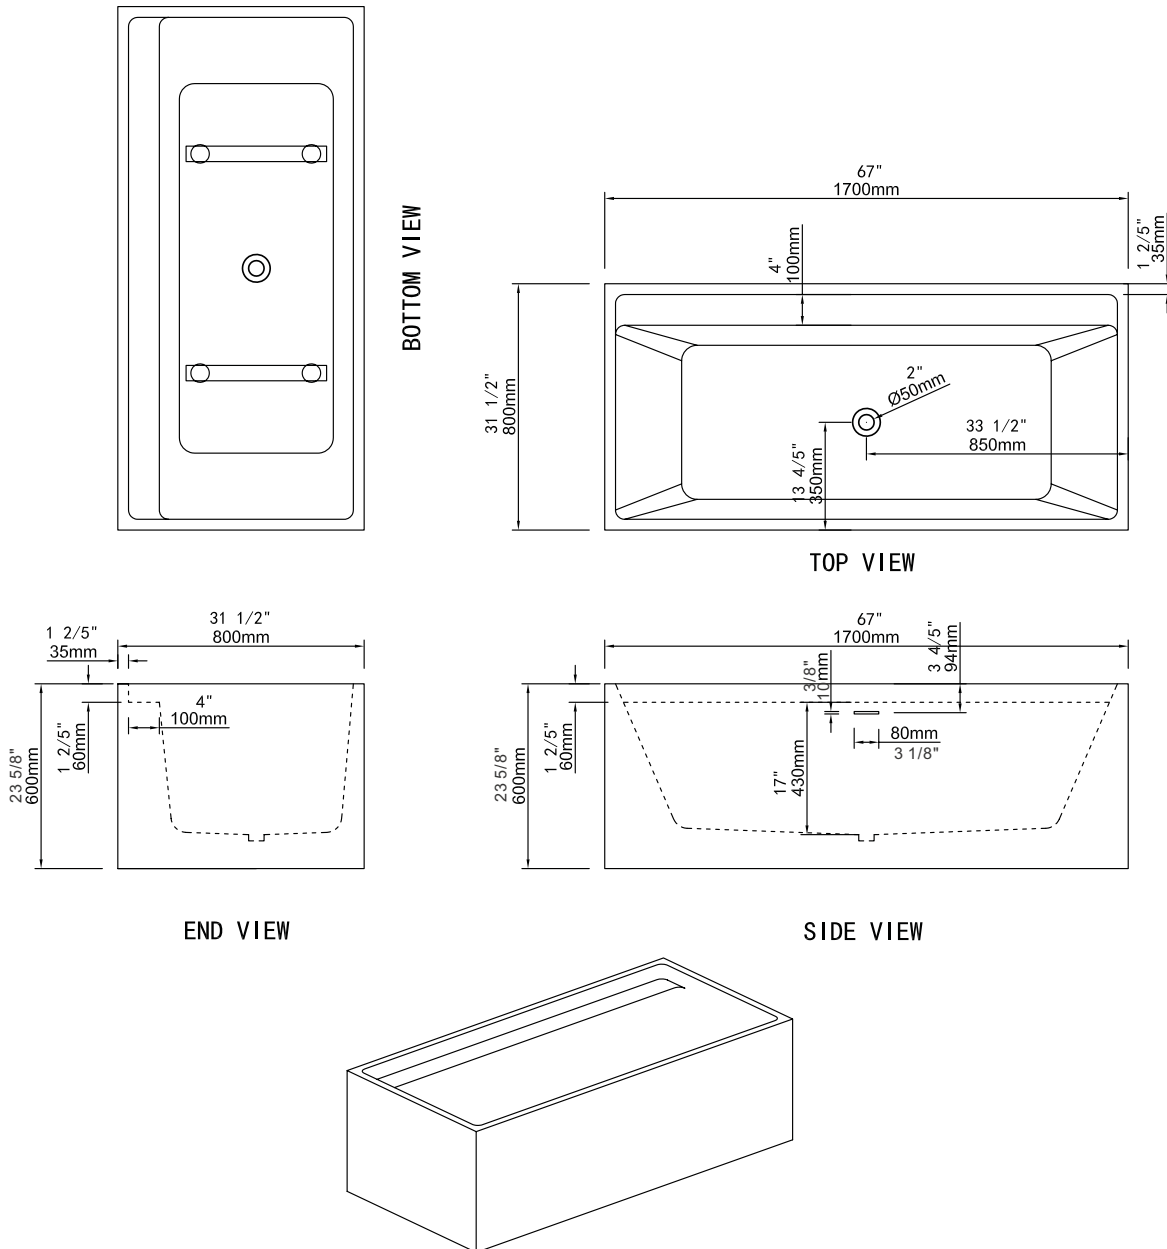

Linger

LOOKBATH™

Drawings and Measurements

LOOKBATH™

Because life is too short for boring bathrooms.