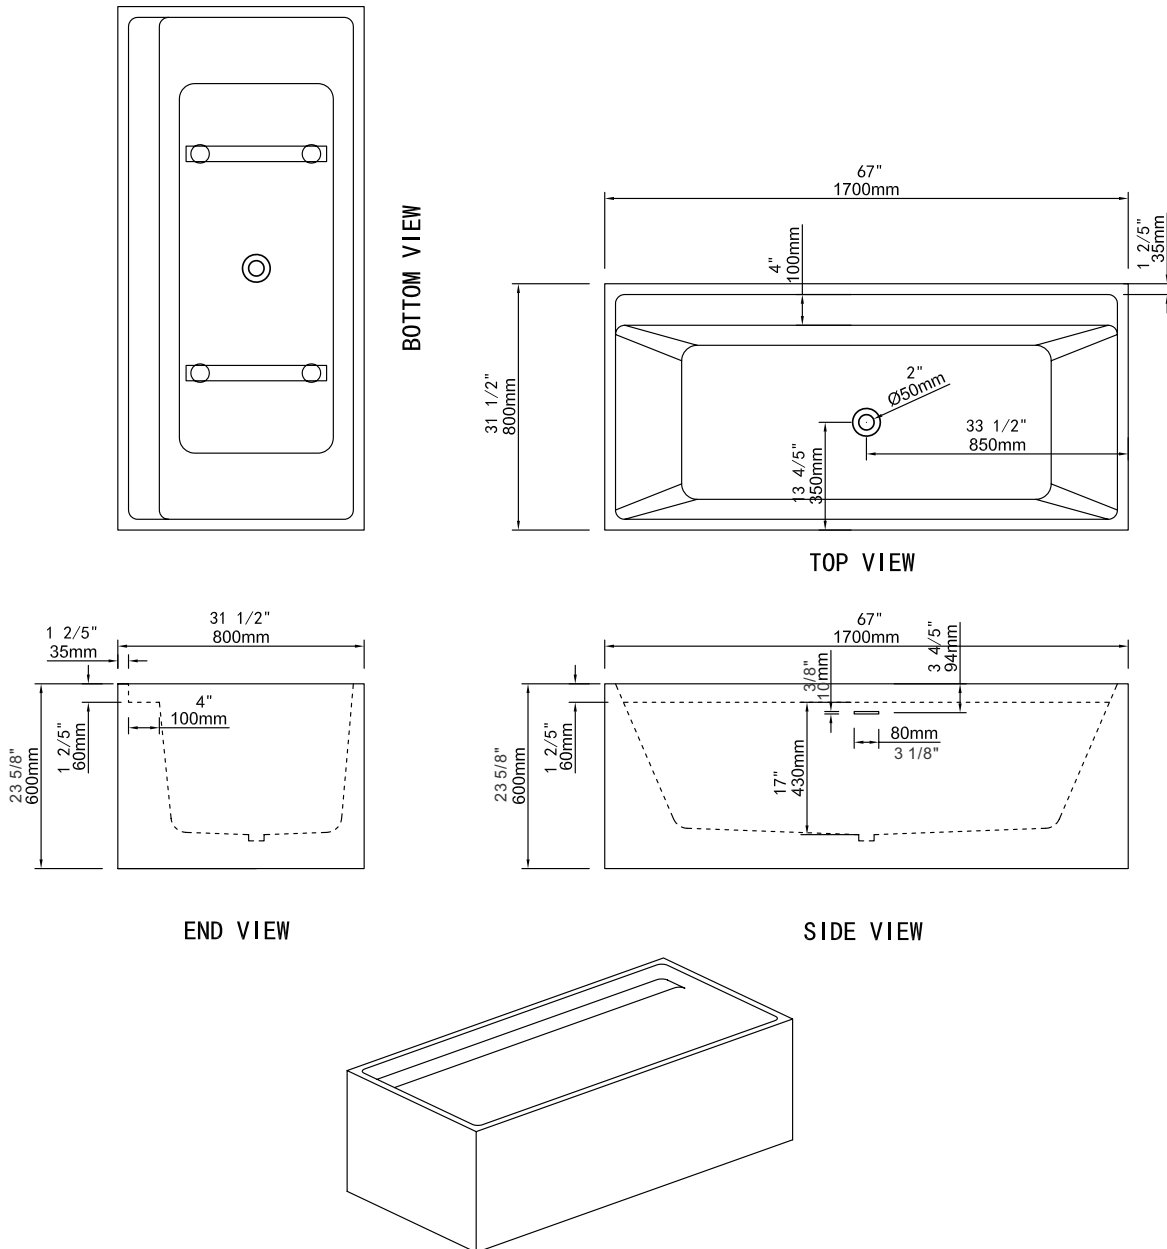

stainless steel skeletal frame embedded into the tub for superior strength.

4 large self levelling adjustable feet.

Center drain with built in White pop up drain and Slotted overflow.

Above floor rough-in.

- **Dimensions** 1700mm x 800mm x 600mm (" 67" x 31.5" x 23-5/8")
- **Bathing Well Dimensions** 1210mm x 510mm (47-5/8" x 20")
- **Water Capacity** 243 Litres, 64 US Gallons
- **Net Weight** 65 kg (143 lbs)
- **Gross Weight** 74 kg (163 lbs)
- **Drain Opening** 50 mm (2")
- **Drain to Floor Clearance** 90 mm (3-1/2")

NOTICE: Product is subject to change without notice at the manufacturers discretion. Product drawings are not to scale. Dimensions may vary +/- 6mm (1/4") . Weight can vary +/- 5 lbs (2.2 kg) .

For Installation procedures please refer to the installation manual included with the tub or online at www.lookbath.com

Product conforms to both Canadian and US standards and bears the UPC Listing. Meets or exceeds ANSI-Z124. Tested to CAN/ULC 102.2

Linger

LOOKBATH™

Drawings and Measurements

LOOKBATH™

Because life is too short for boring bathrooms.