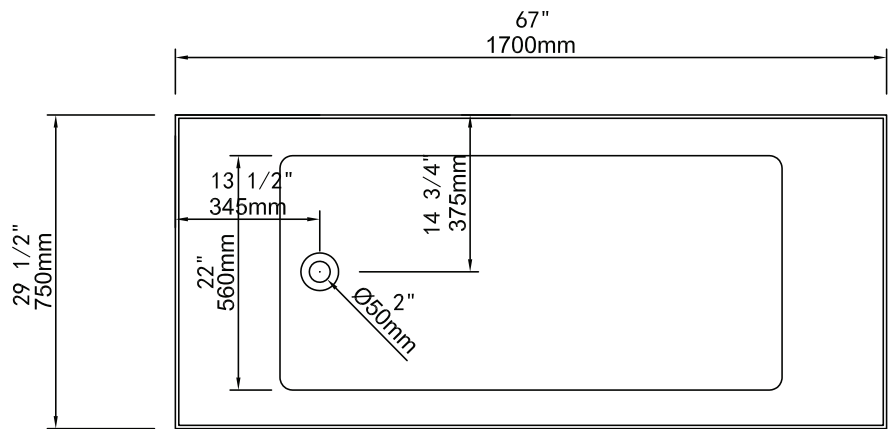

stainless steel skeletal frame embedded into the
tub.

4 large self levelling adjustable feet.

End drain with built in pop up drain and overflow.

Above floor rough-in.

- **Dimensions** 1700mm x 750mm x 600mm
(67" x 29.5" x 23-5/8")
- **Bathing Well Dimensions** 1160mm x 530mm
(45-5/8" x 20-7/8")
- **Water Capacity** 250 Litres, 66 US Gallons
- **Net Weight** 60 kg (132 lbs)
- **Gross Weight** 69 kg (152 lbs)
- **Drain Opening** 50 mm (2")
- **Drain to Floor Clearance** 129 mm (5")

NOTICE: Product is subject to change without notice at the manufacturers discretion. Product drawings are not to scale.
Dimensions may vary +/- 6mm (1/4") . Weight can vary +/-5 lbs (2.2 kg).

For Installation procedures please refer to the installation manual included with the tub or online at www.lookbath.com

Product conforms to both Canadian and US standards and bears the UPC Listing. Meets or exceeds ANSI-Z124.
Tested to CAN/ULC 102.2

Skinny Dip 67"

Drawings and Measurements

BOTTOM VIEW

TOP VIEW

END VIEW

SIDE VIEW