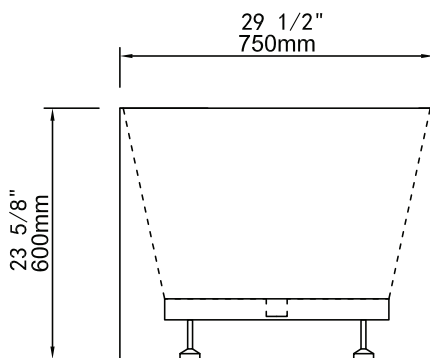

stainless steel skeletal frame embedded into the
tub.

4 large self levelling adjustable feet.

End drain with built in pop up drain and overflow.

Above floor rough-in.

- **Dimensions** 1700mm x 750mm x 600mm
(67" x 29.5" x 23-5/8")
- **Bathing Well Dimensions** 1160mm x 530mm
(45-5/8" x 20-7/8")
- **Water Capacity** 250 Litres, 66 US Gallons
- **Net Weight** 60 kg (132 lbs)
- **Gross Weight** 69 kg (152 lbs)
- **Drain Opening** 50 mm (2")
- **Drain to Floor Clearance** 129 mm (5")

NOTICE: Product is subject to change without notice at the manufacturers discretion. Product drawings are not to scale.
Dimensions may vary +/- 6mm (1/4") . Weight can vary +/-5 lbs (2.2 kg).

For Installation procedures please refer to the installation manual included with the tub or online at www.lookbath.com

Product conforms to both Canadian and US standards and bears the UPC Listing. Meets or exceeds ANSI-Z124.
Tested to CAN/ULC 102.2

Skinny Dip 67"

Drawings and Measurements

BOTTOM VIEW

TOP VIEW

END VIEW

SIDE VIEW