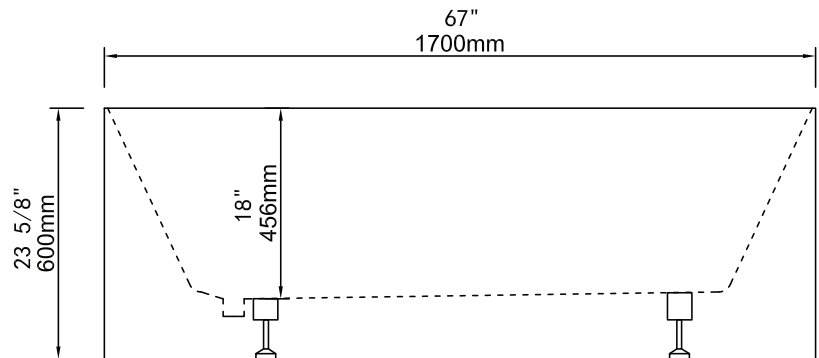

stainless steel skeletal frame embedded into the
tub.

4 large self levelling adjustable feet.

End drain with built in pop up drain and overflow.

Above floor rough-in.

- **Dimensions** 1700mm x 750mm x 600mm
(67" x 29.5" x 23-5/8")
- **Bathing Well Dimensions** 1160mm x 530mm
(45-5/8" x 20-7/8")
- **Water Capacity** 250 Litres, 66 US Gallons
- **Net Weight** 60 kg (132 lbs)
- **Gross Weight** 69 kg (152 lbs)
- **Drain Opening** 50 mm (2")
- **Drain to Floor Clearance** 129 mm (5")

NOTICE: Product is subject to change without notice at the manufacturers discretion. Product drawings are not to scale.
Dimensions may vary +/- 6mm (1/4") . Weight can vary +/-5 lbs (2.2 kg).

For Installation procedures please refer to the installation manual included with the tub or online at www.lookbath.com

Product conforms to both Canadian and US standards and bears the UPC Listing. Meets or exceeds ANSI-Z124.
Tested to CAN/ULC 102.2

Skinny Dip 67"

Drawings and Measurements

BOTTOM VIEW

TOP VIEW

END VIEW

SIDE VIEW