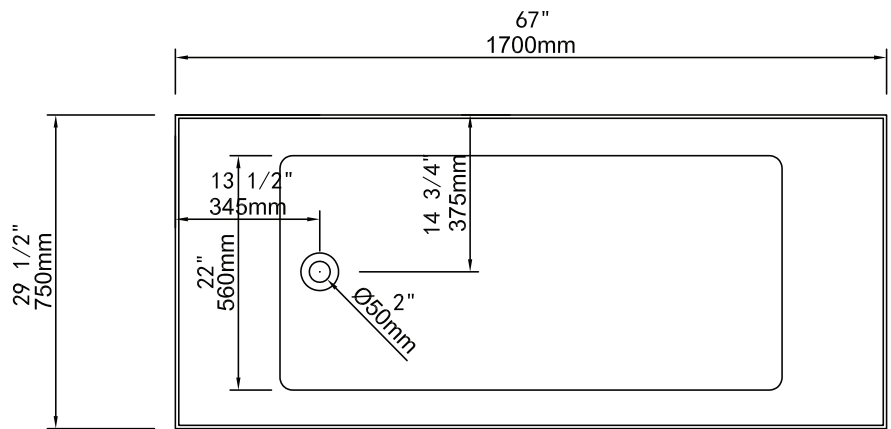

- **Dimensions** 1700mm x 750mm x 600mm  
(67" x 29.5" x 23-5/8")
- **Bathing Well Dimensions** 1160mm x 530mm  
(45-5/8" x 20-7/8")
- **Water Capacity** 250 Litres, 66 US Gallons
- **Net Weight** 60 kg (132 lbs)
- **Gross Weight** 69 kg (152 lbs)
- **Drain Opening** 50 mm (2")
- **Drain to Floor Clearance** 129 mm (5")

**NOTICE:** Product is subject to change without notice at the manufacturers discretion. Product drawings are not to scale.  
Dimensions may vary +/- 6mm (1/4") . Weight can vary +/-5 lbs (2.2 kg).

For Installation procedures please refer to the installation manual included with the tub or online at [www.lookbath.com](http://www.lookbath.com)

# Skinny Dip 67"

## Drawings and Measurements

BOTTOM VIEW

TOP VIEW

END VIEW

SIDE VIEW

Because life is too short for boring bathrooms.