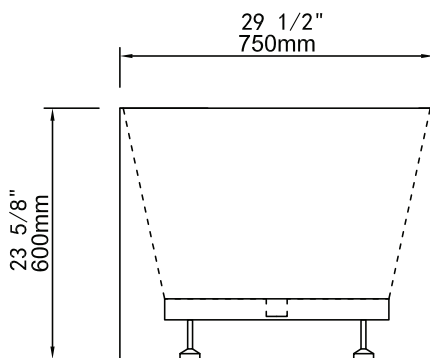

- **Dimensions** 1700mm x 750mm x 600mm  
(67" x 29.5" x 23-5/8")
- **Bathing Well Dimensions** 1160mm x 530mm  
(45-5/8" x 20-7/8")
- **Water Capacity** 250 Litres, 66 US Gallons
- **Net Weight** 60 kg (132 lbs)
- **Gross Weight** 69 kg (152 lbs)
- **Drain Opening** 50 mm (2")
- **Drain to Floor Clearance** 129 mm (5")

**NOTICE:** Product is subject to change without notice at the manufacturers discretion. Product drawings are not to scale.  
Dimensions may vary +/- 6mm (1/4") . Weight can vary +/-5 lbs (2.2 kg).

For Installation procedures please refer to the installation manual included with the tub or online at [www.lookbath.com](http://www.lookbath.com)

# Skinny Dip 67"

## Drawings and Measurements

BOTTOM VIEW

TOP VIEW

END VIEW

SIDE VIEW

Because life is too short for boring bathrooms.