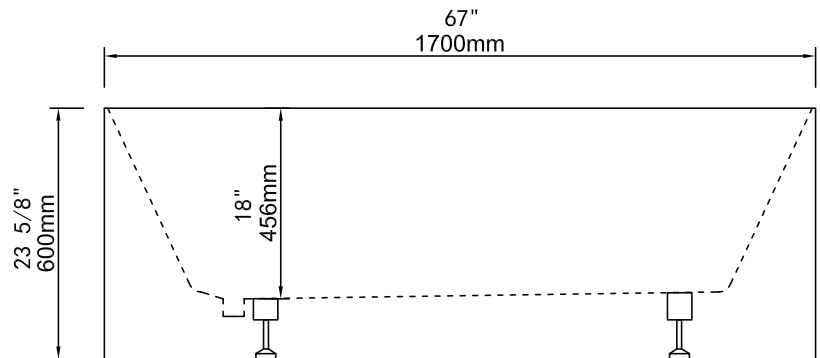

- **Dimensions** 1700mm x 750mm x 600mm  
(67" x 29.5" x 23-5/8")
- **Bathing Well Dimensions** 1160mm x 530mm  
(45-5/8" x 20-7/8")
- **Water Capacity** 250 Litres, 66 US Gallons
- **Net Weight** 60 kg (132 lbs)
- **Gross Weight** 69 kg (152 lbs)
- **Drain Opening** 50 mm (2")
- **Drain to Floor Clearance** 129 mm (5")

**NOTICE:** Product is subject to change without notice at the manufacturers discretion. Product drawings are not to scale.  
Dimensions may vary +/- 6mm (1/4") . Weight can vary +/-5 lbs (2.2 kg).

For Installation procedures please refer to the installation manual included with the tub or online at [www.lookbath.com](http://www.lookbath.com)

## Drawings and Measurements

BOTTOM VIEW

TOP VIEW

END VIEW

SIDE VIEW

Because life is too short for boring bathrooms.