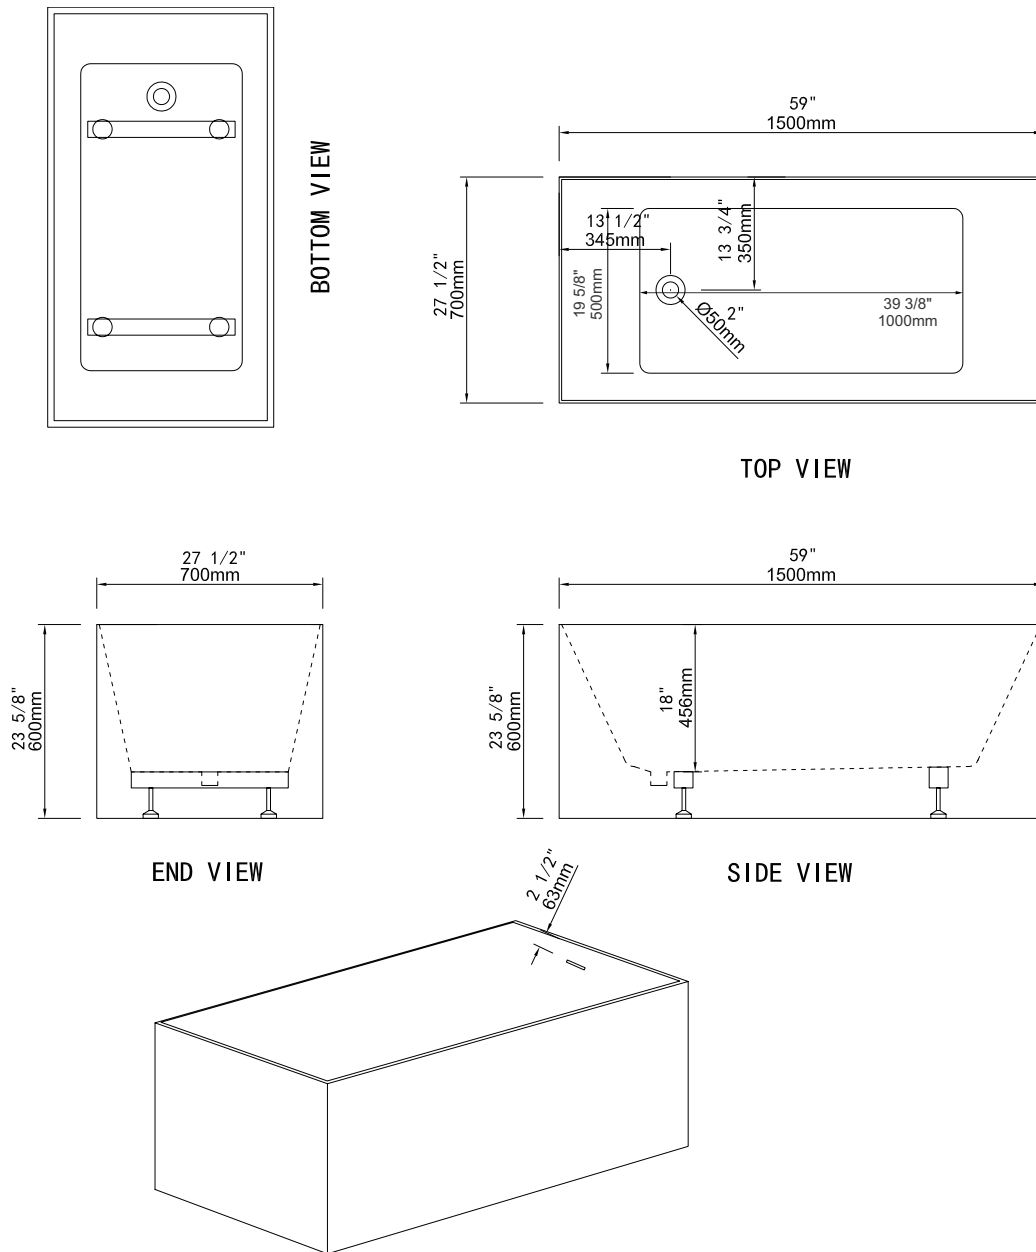

Drawings and Measurements

LOOKBATH™

Because life is too short for boring bathrooms.