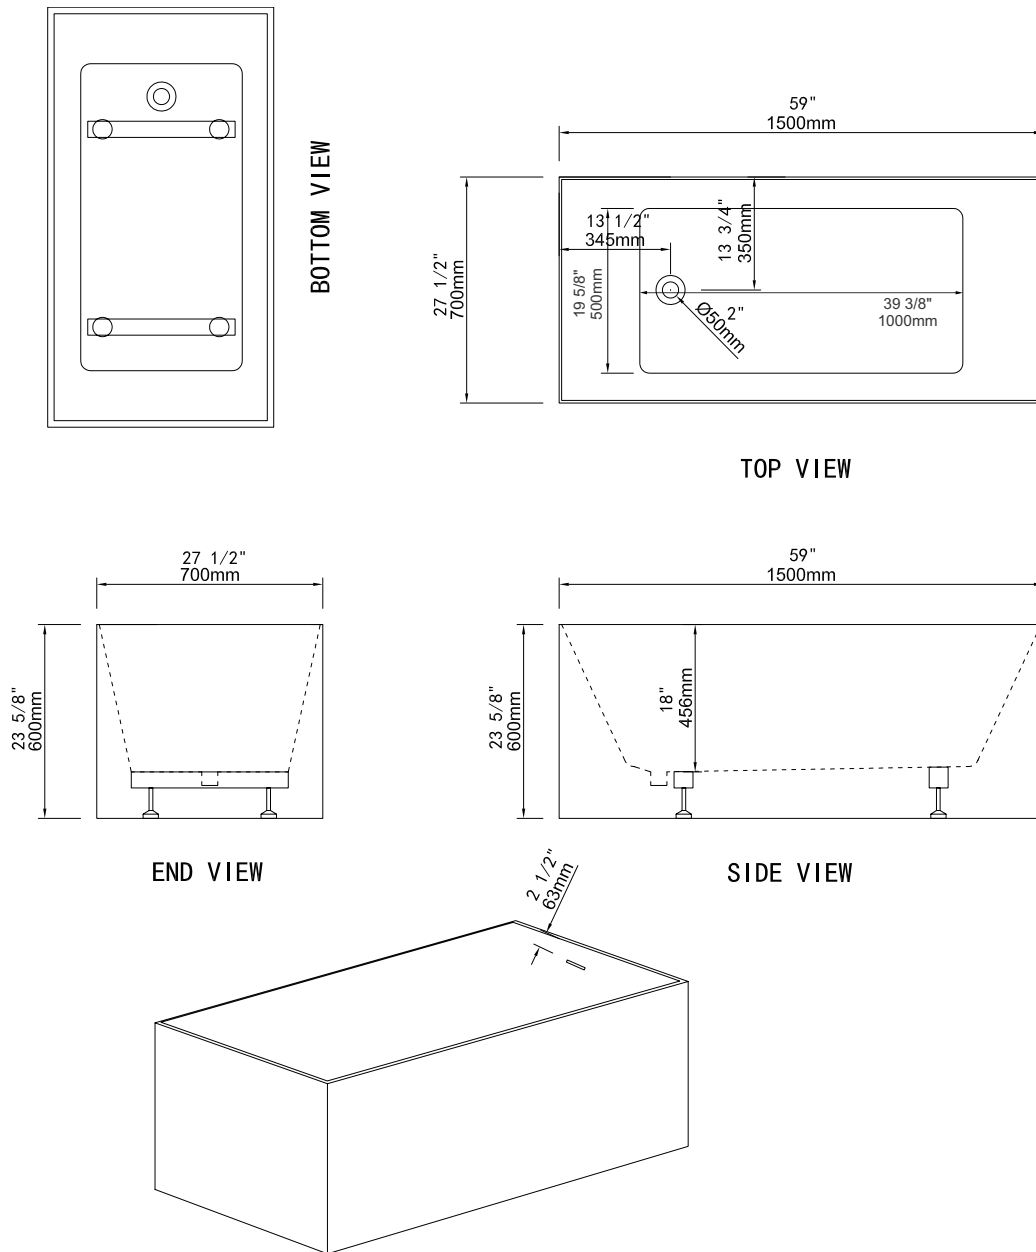

stainless steel skeletal frame embedded into the tub for superior strength.

4 large self levelling adjustable feet.

End drain with built in Chrome pop up drain and overflow.

Above floor rough-in.

- **Dimensions** 1500mm x 700mm x 600mm (59" x 27.5" x 23-5/8")
- **Bathing Well Dimensions** 1010mm x 510mm (39-3/4" x 20")
- **Water Capacity** 210 Litres, 56 US Gallons
- **Net Weight** 55 kg (121 lbs)
- **Gross Weight** 64 kg (141 lbs)
- **Drain Opening** 50 mm (2")
- **Drain to Floor Clearance** 114 mm (4-1/2")

NOTICE: Product is subject to change without notice at the manufacturers discretion. Product drawings are not to scale. Dimensions may vary +/- 6mm (1/4") . Weight can vary +/-5 lbs (2.2 kg).

For Installation procedures please refer to the installation manual included with the tub or online at www.lookbath.com

Product conforms to both Canadian and US standards and bears the UPC Listing. Meets or exceeds ANSI-Z124. Tested to CAN/ULC 102.2

Skinny Dip 59"

Drawings and Measurements

LOOKBATH™

Because life is too short for boring bathrooms.