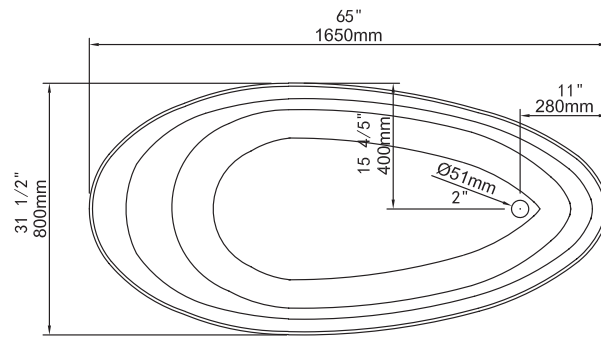

stainless steel skeletal frame embedded into the tub for superior strength.

4 large self levelling adjustable feet.

End drain with built in pop up drain and overflow.

Above floor rough-in.

- **Dimensions** 1650mm x 800mm x 635mm (" 65"x 31.5" x 25")
- **Bathing Well Dimensions** 1190mm x 530mm (46-7/8" x 20-7/8")
- **Water Capacity** 260 Litres, 69 US Gallons
- **Net Weight** 46 kg (101 lbs)
- **Gross Weight** 55 kg (121 lbs)
- **Drain Opening** 50 mm (2")

NOTICE: Product is subject to change without notice at the manufacturers discretion. Product drawings are not to scale. Dimensions may vary +/- 6mm (1/4") . Weight can vary +/-5 lbs (2.2 kg).

For Installation procedures please refer to the installation manual included with the tub or online at www.lookbath.com

Product conforms to both Canadian and US standards and bears the UPC Listing. Meets or exceeds ANSI-Z124.

Tested to CAN/ULC 102.2

Spectacle

LOOKBATH™

Drawings and Measurements

BOTTOM VIEW

TOP VIEW

END VIEW