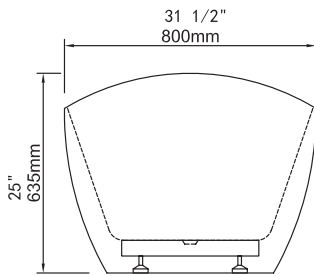

stainless steel skeletal frame embedded into the tub for superior strength.

4 large self levelling adjustable feet.

End drain with built in pop up drain and overflow.

Above floor rough-in.

- **Dimensions** 1650mm x 800mm x 635mm (" 65"x 31.5" x 25")
- **Bathing Well Dimensions** 1190mm x 530mm (46-7/8" x 20-7/8")
- **Water Capacity** 260 Litres, 69 US Gallons
- **Net Weight** 46 kg (101 lbs)
- **Gross Weight** 55 kg (121 lbs)
- **Drain Opening** 50 mm (2")

NOTICE: Product is subject to change without notice at the manufacturers discretion. Product drawings are not to scale. Dimensions may vary +/- 6mm (1/4") . Weight can vary +/-5 lbs (2.2 kg).

For Installation procedures please refer to the installation manual included with the tub or online at www.lookbath.com

Product conforms to both Canadian and US standards and bears the UPC Listing. Meets or exceeds ANSI-Z124.

Tested to CAN/ULC 102.2

Spectacle

LOOKBATH™

Drawings and Measurements

BOTTOM VIEW

TOP VIEW

END VIEW