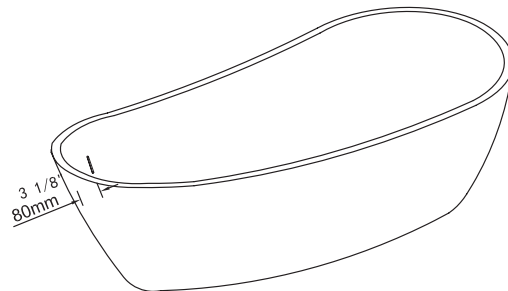

stainless steel skeletal frame embedded into the tub for superior strength.

4 large self levelling adjustable feet.

End drain with built in pop up drain and overflow.

Above floor rough-in.

- **Dimensions** 1650mm x 800mm x 635mm (" 65"x 31.5" x 25")
- **Bathing Well Dimensions** 1190mm x 530mm (46-7/8" x 20-7/8")
- **Water Capacity** 260 Litres, 69 US Gallons
- **Net Weight** 46 kg (101 lbs)
- **Gross Weight** 55 kg (121 lbs)
- **Drain Opening** 50 mm (2")

NOTICE: Product is subject to change without notice at the manufacturers discretion. Product drawings are not to scale. Dimensions may vary +/- 6mm (1/4") . Weight can vary +/-5 lbs (2.2 kg).

For Installation procedures please refer to the installation manual included with the tub or online at www.lookbath.com

Product conforms to both Canadian and US standards and bears the UPC Listing. Meets or exceeds ANSI-Z124.

Tested to CAN/ULC 102.2

Spectacle

LOOKBATH™

Drawings and Measurements

BOTTOM VIEW

TOP VIEW

END VIEW

SIDE VIEW

LOOKBATH™

Because life is too short for boring bathrooms.