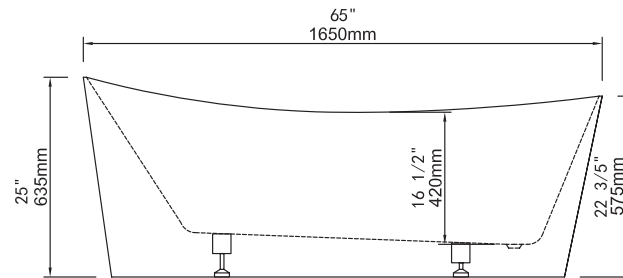

stainless steel skeletal frame embedded into the tub for superior strength.

4 large self levelling adjustable feet.

End drain with built in pop up drain and overflow.

Above floor rough-in.

- **Dimensions** 1650mm x 800mm x 635mm (" 65"x 31.5" x 25")
- **Bathing Well Dimensions** 1190mm x 530mm (46-7/8" x 20-7/8")
- **Water Capacity** 260 Litres, 69 US Gallons
- **Net Weight** 46 kg (101 lbs)
- **Gross Weight** 55 kg (121 lbs)
- **Drain Opening** 50 mm (2")

NOTICE: Product is subject to change without notice at the manufacturers discretion. Product drawings are not to scale. Dimensions may vary +/- 6mm (1/4") . Weight can vary +/-5 lbs (2.2 kg).

For Installation procedures please refer to the installation manual included with the tub or online at www.lookbath.com

Product conforms to both Canadian and US standards and bears the UPC Listing. Meets or exceeds ANSI-Z124.

Tested to CAN/ULC 102.2

Spectacle

LOOKBATH™

Drawings and Measurements

BOTTOM VIEW

TOP VIEW

END VIEW