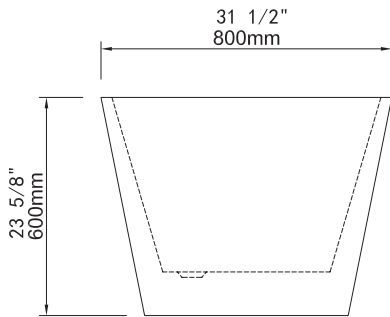

- **Dimensions** 1700mm x 800mm x 600mm (" 67" x 31.5" x 23-5/8")
- **Bathing Well Dimensions** 1140mm x 510mm (44 7/8" x 20")
- **Water Capacity** 355 Litres, 94 US Gallons
- **Net Weight** 52 kg (115 lbs)
- **Gross Weight** 56 kg (124 lbs)
- **Drain Openina** 50 mm (2")

NOTICE: Product is subject to change without notice at the manufacturers discretion. Product drawings are not to scale. Dimensions may vary +/- 6mm (1/4") . Weight can vary +/-5 lbs (2.2 kg).

For Installation procedures please refer to the installation manual included with the tub or online at www.lookbath.com

Product conforms to both Canadian and US standards and bears the UPC Listing. Meets or exceeds ANSI-Z124.

Tested to CAN/ULC 102.2

Spellbound

LOOKBATH™

BOTTOM VIEW

TOP VIEW

END VIEW

SIDE VIEW