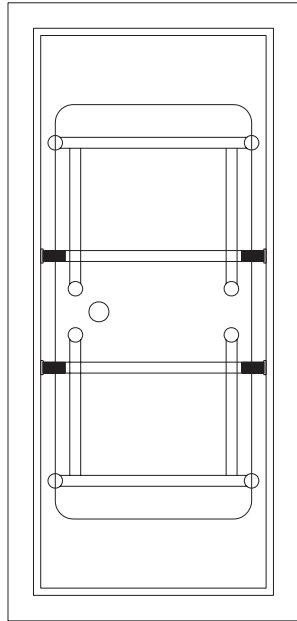

stainless steel skeletal frame embedded into the tub for superior strength.

8 large self levelling adjustable feet.

Offset center White drain with built in pop up drain and Slotted overflow.

Above floor rough-in.

- **Dimensions** 1700mm x 800mm x 600mm (" 67" x 31.5" x 23-5/8")
- **Bathing Well Dimensions** 1140mm x 510mm (44 7/8" x 20")
- **Water Capacity** 355 Litres, 94 US Gallons
- **Net Weight** 52 kg (115 lbs)
- **Gross Weight** 56 kg (124 lbs)
- **Drain Openina** 50 mm (2")

NOTICE: Product is subject to change without notice at the manufacturers discretion. Product drawings are not to scale. Dimensions may vary +/- 6mm (1/4") . Weight can vary +/-5 lbs (2.2 kg).

For Installation procedures please refer to the installation manual included with the tub or online at www.lookbath.com

Product conforms to both Canadian and US standards and bears the UPC Listing. Meets or exceeds ANSI-Z124.

Tested to CAN/ULC 102.2

Spellbound

LOOKBATH™

BOTTOM VIEW

TOP VIEW

END VIEW

SIDE VIEW