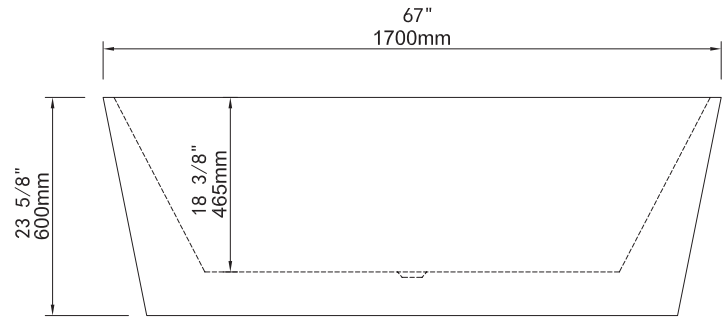

stainless steel skeletal frame embedded into the tub for superior strength.

8 large self levelling adjustable feet.

Offset center White drain with built in pop up drain and Slotted overflow.

Above floor rough-in.

- **Dimensions** 1700mm x 800mm x 600mm (" 67" x 31.5" x 23-5/8")
- **Bathing Well Dimensions** 1140mm x 510mm (44 7/8" x 20")
- **Water Capacity** 355 Litres, 94 US Gallons
- **Net Weight** 52 kg (115 lbs)
- **Gross Weight** 56 kg (124 lbs)
- **Drain Openina** 50 mm (2")

NOTICE: Product is subject to change without notice at the manufacturers discretion. Product drawings are not to scale. Dimensions may vary +/- 6mm (1/4") . Weight can vary +/-5 lbs (2.2 kg).

For Installation procedures please refer to the installation manual included with the tub or online at www.lookbath.com

Product conforms to both Canadian and US standards and bears the UPC Listing. Meets or exceeds ANSI-Z124.

Tested to CAN/ULC 102.2

Spellbound

LOOKBATH™

BOTTOM VIEW

TOP VIEW

END VIEW

SIDE VIEW