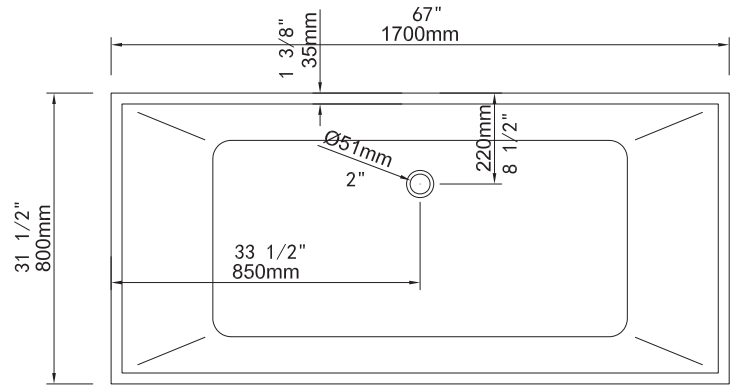

stainless steel skeletal frame embedded into the tub for superior strength.

8 large self levelling adjustable feet.

Offset center White drain with built in pop up drain and Slotted overflow.

Above floor rough-in.

- **Dimensions** 1700mm x 800mm x 600mm (" 67" x 31.5" x 23-5/8")
- **Bathing Well Dimensions** 1140mm x 510mm (44 7/8" x 20")
- **Water Capacity** 355 Litres, 94 US Gallons
- **Net Weight** 52 kg (115 lbs)
- **Gross Weight** 56 kg (124 lbs)
- **Drain Openina** 50 mm (2")

NOTICE: Product is subject to change without notice at the manufacturers discretion. Product drawings are not to scale. Dimensions may vary +/- 6mm (1/4") . Weight can vary +/-5 lbs (2.2 kg).

For Installation procedures please refer to the installation manual included with the tub or online at www.lookbath.com

Product conforms to both Canadian and US standards and bears the UPC Listing. Meets or exceeds ANSI-Z124.

Tested to CAN/ULC 102.2

Spellbound

LOOKBATH™

BOTTOM VIEW

TOP VIEW

END VIEW

SIDE VIEW