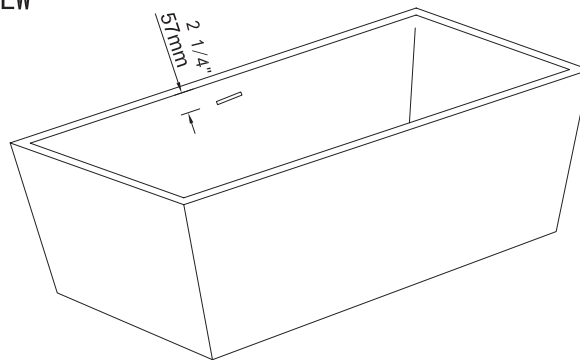

stainless steel skeletal frame embedded into the tub for superior strength.

8 large self levelling adjustable feet.

Offset center White drain with built in pop up drain and Slotted overflow.

Above floor rough-in.

- **Dimensions** 1700mm x 800mm x 600mm (" 67" x 31.5" x 23-5/8")
- **Bathing Well Dimensions** 1140mm x 510mm (44 7/8" x 20")
- **Water Capacity** 355 Litres, 94 US Gallons
- **Net Weight** 52 kg (115 lbs)
- **Gross Weight** 56 kg (124 lbs)
- **Drain Openina** 50 mm (2")

NOTICE: Product is subject to change without notice at the manufacturers discretion. Product drawings are not to scale. Dimensions may vary +/- 6mm (1/4") . Weight can vary +/-5 lbs (2.2 kg).

For Installation procedures please refer to the installation manual included with the tub or online at www.lookbath.com

Product conforms to both Canadian and US standards and bears the UPC Listing. Meets or exceeds ANSI-Z124.

Tested to CAN/ULC 102.2

Spellbound

LOOKBATH™

BOTTOM VIEW

TOP VIEW

END VIEW

SIDE VIEW