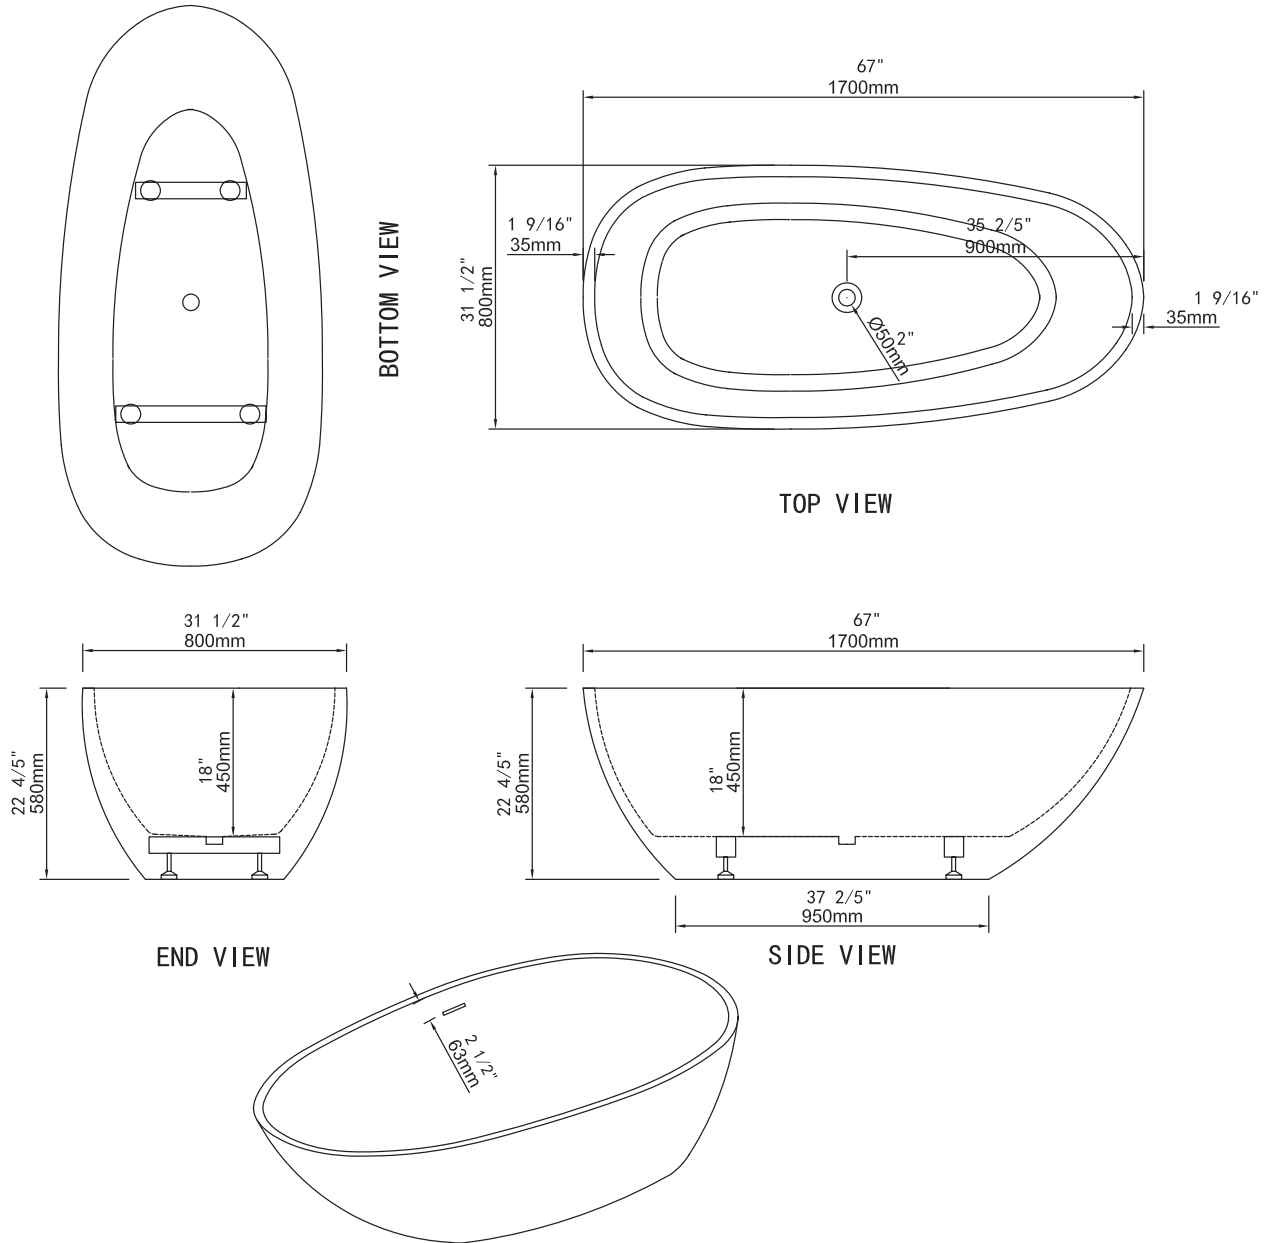

stainless steel skeletal frame embedded into the tub for superior strength.

4 large self levelling adjustable feet.

Center drain with built in Chrome pop up drain and overflow.

Above floor rough-in.

- **Dimensions** 1700mm x 800mm x 580mm (" 67"x 31.5" x 22 4/5")
- **Bathing Well Dimensions** 1150mm x 550mm (46-9/16" x 21-5/8")
- **Water Capacity** 280 Litres, 74 US Gallons
- **Net Weight** 46 kg (102 lbs)
- **Gross Weight** 55 kg (121 lbs)
- **Drain Opening** 50 mm (2")

NOTICE: Product is subject to change without notice at the manufacturers discretion. Product drawings are not to scale. Dimensions may vary +/- 6mm (1/4") . Weight can vary +/-5 lbs (2.2 kg).

For Installation procedures please refer to the installation manual included with the tub or online at www.lookbath.com

Product conforms to both Canadian and US standards and bears the UPC Listing. Meets or exceeds ANSI-Z124. Tested to CAN/ULC 102.2

Wink

LOOKBATH™

Drawings and Measurements

LOOKBATH™

Because life is too short for boring bathrooms.