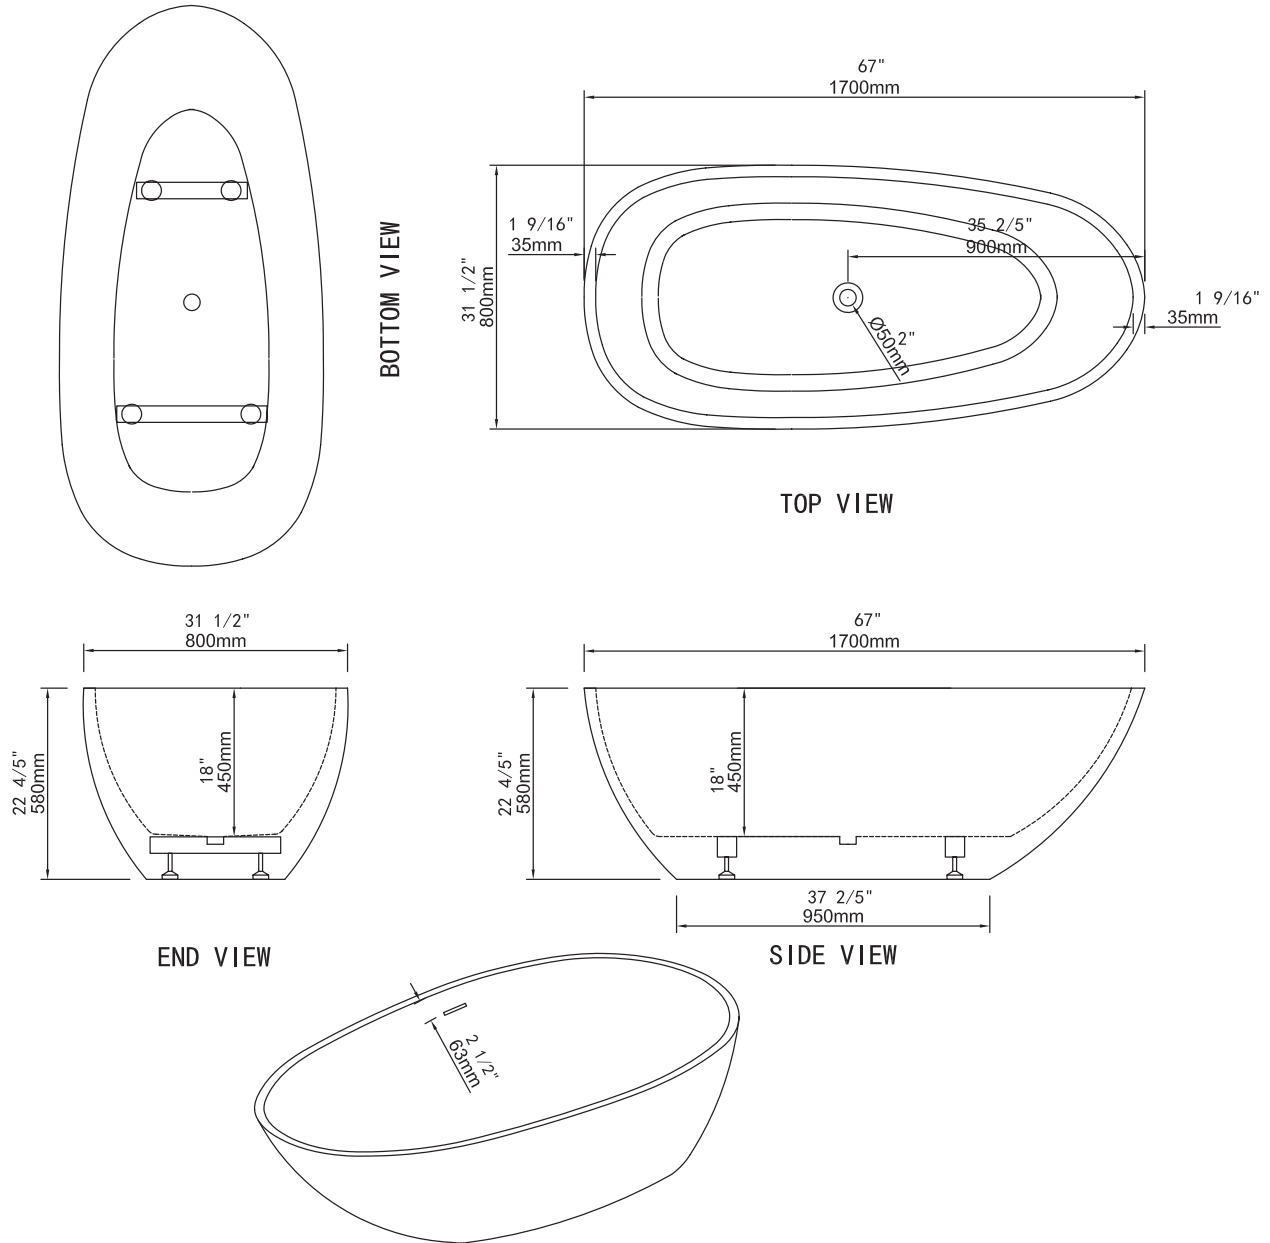

stainless steel skeletal frame embedded into the tub for superior strength.

4 large self levelling adjustable feet.

Center drain with built in Chrome pop up drain and overflow.

Above floor rough-in.

- **Dimensions** 1700mm x 800mm x 580mm (" 67"x 31.5" x 22 4/5")
- **Bathing Well Dimensions** 1180mm x 550mm (46-9/16" x 21-5/8")
- **Water Capacity** 280 Litres, 74 US Gallons
- **Net Weight** 46 kg (102 lbs)
- **Gross Weight** 55 kg (121 lbs)
- **Drain Opening** 50 mm (2")

NOTICE: Product is subject to change without notice at the manufacturers discretion. Product drawings are not to scale. Dimensions may vary +/- 6mm (1/4") . Weight can vary +/-5 lbs (2.2 kg).

For Installation procedures please refer to the installation manual included with the tub or online at www.lookbath.com

Product conforms to both Canadian and US standards and bears the UPC Listing. Meets or exceeds ANSI-Z124. Tested to CAN/ULC 102.2

Wink

LOOKBATH™

Drawings and Measurements

LOOKBATH™

Because life is too short for boring bathrooms.